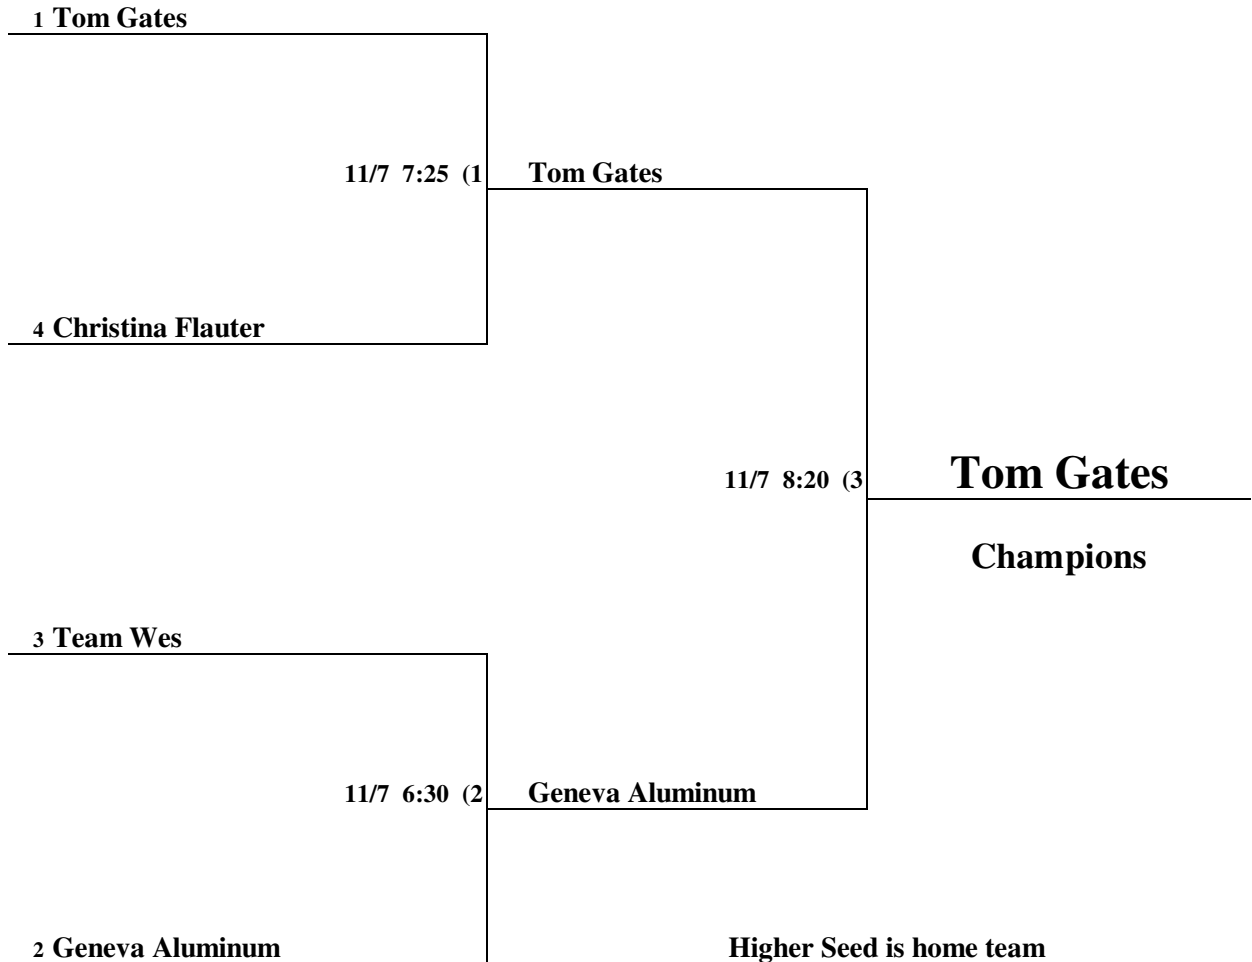

3 Brad Bruce

10/30 6:30 (2)

Missy Donovan Photography

2 Missy Donovan Photography

Higher Seed is home team

All Games will be played at Pottawatomie Park

**St. Charles Park District
Tuesday Night Fall Coed Softball Tournament**