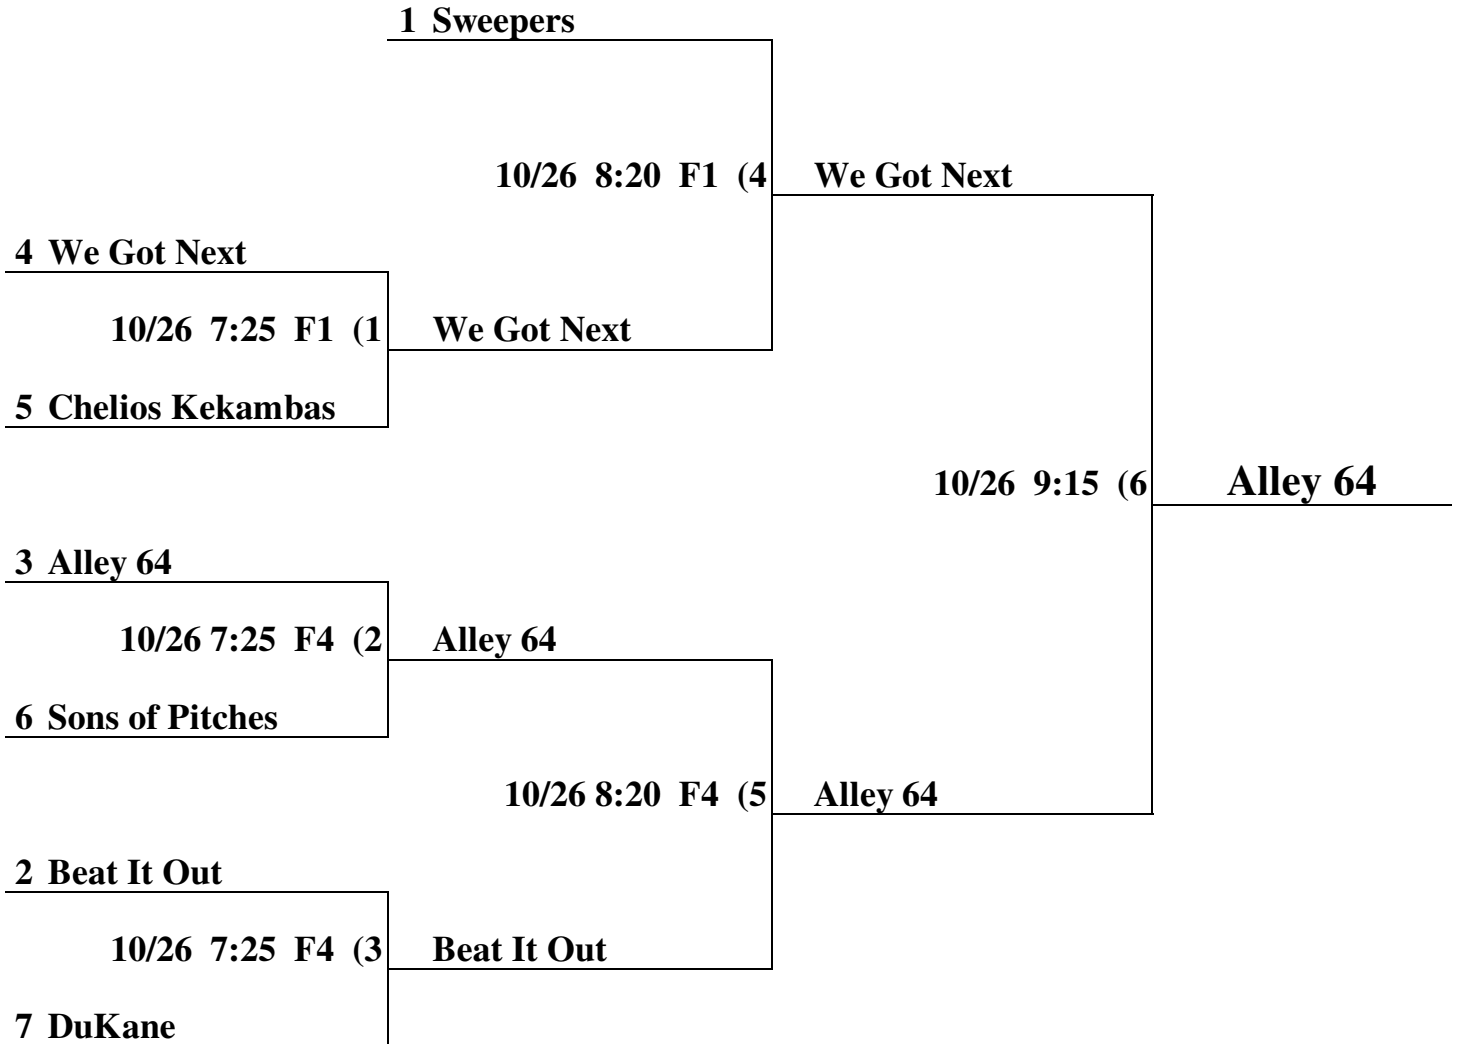

Higher Seed is Home Team

All Games will be Played at East Side Sports Complex

**St. Charles Park District
2017 Wednesday Night Fall Softball Tournament**

Higher Seed is home team

St. Charles Park District

2017 Thursday Night Fall Softball Tournament

6:30 Sweepers vs Chelios - Make up game!!

Higher Seed is home team

Time Limit: One Hour and 10 Minutes

No New Inning will start after One hour and 10 Minutes

St. Charles Park District
2017 Thursday Night 30+ Fall Softball Tournament