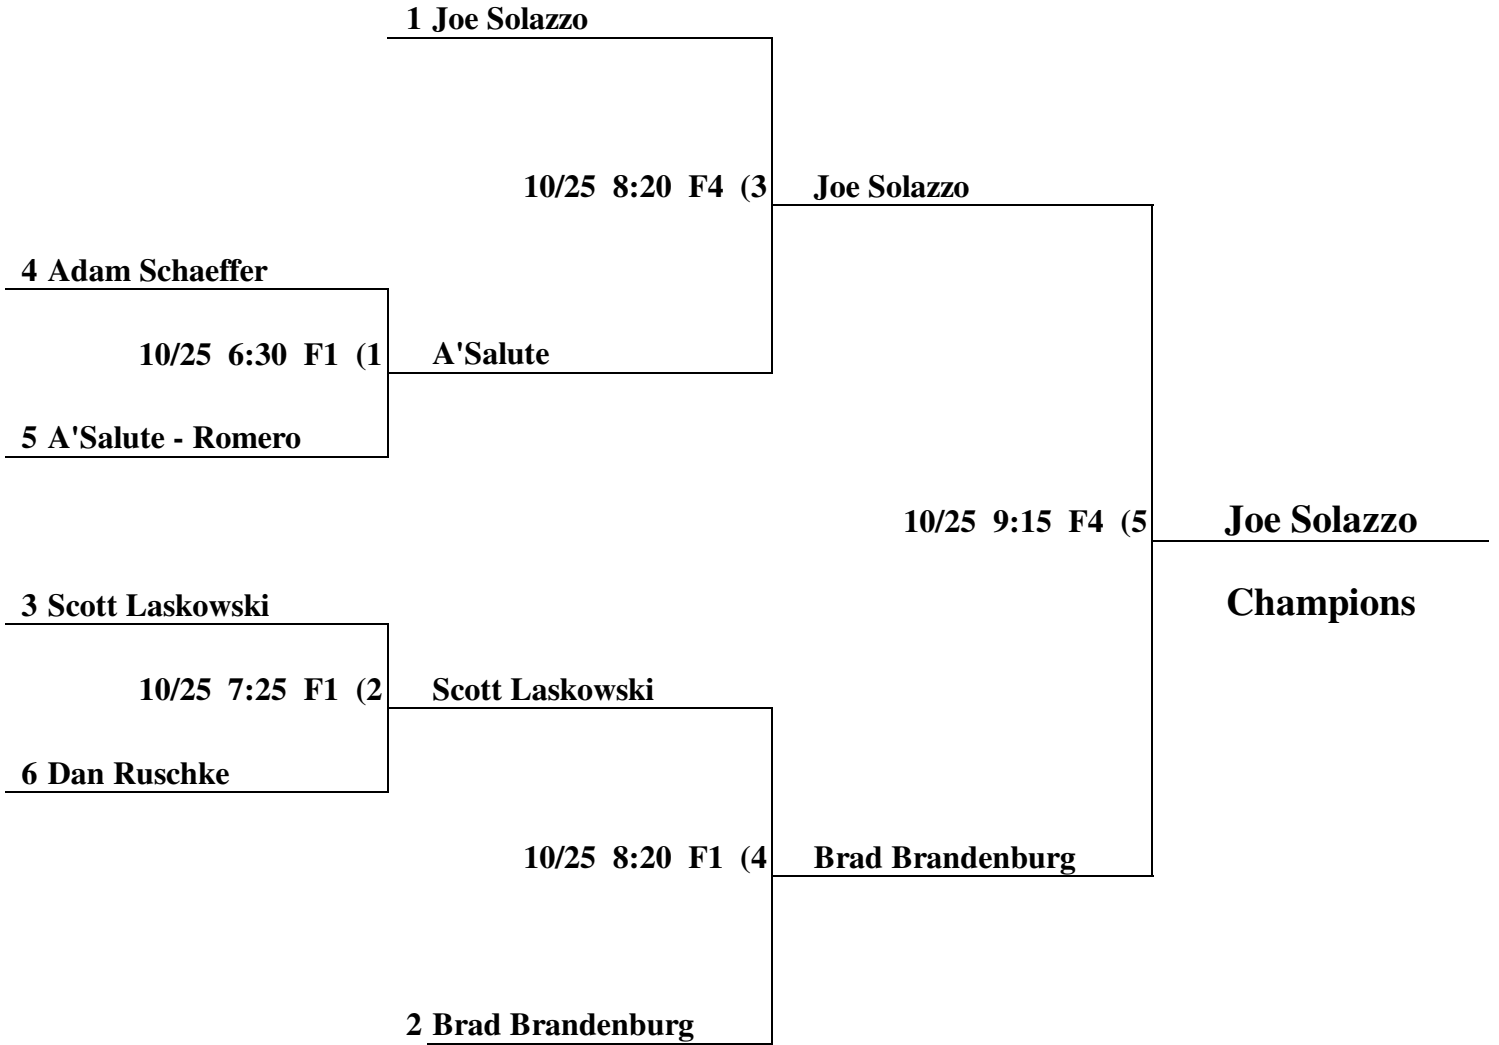

**St. Charles Park District
2017 Wednesday Night Fall Softball Tournament**

Higher Seed is home team