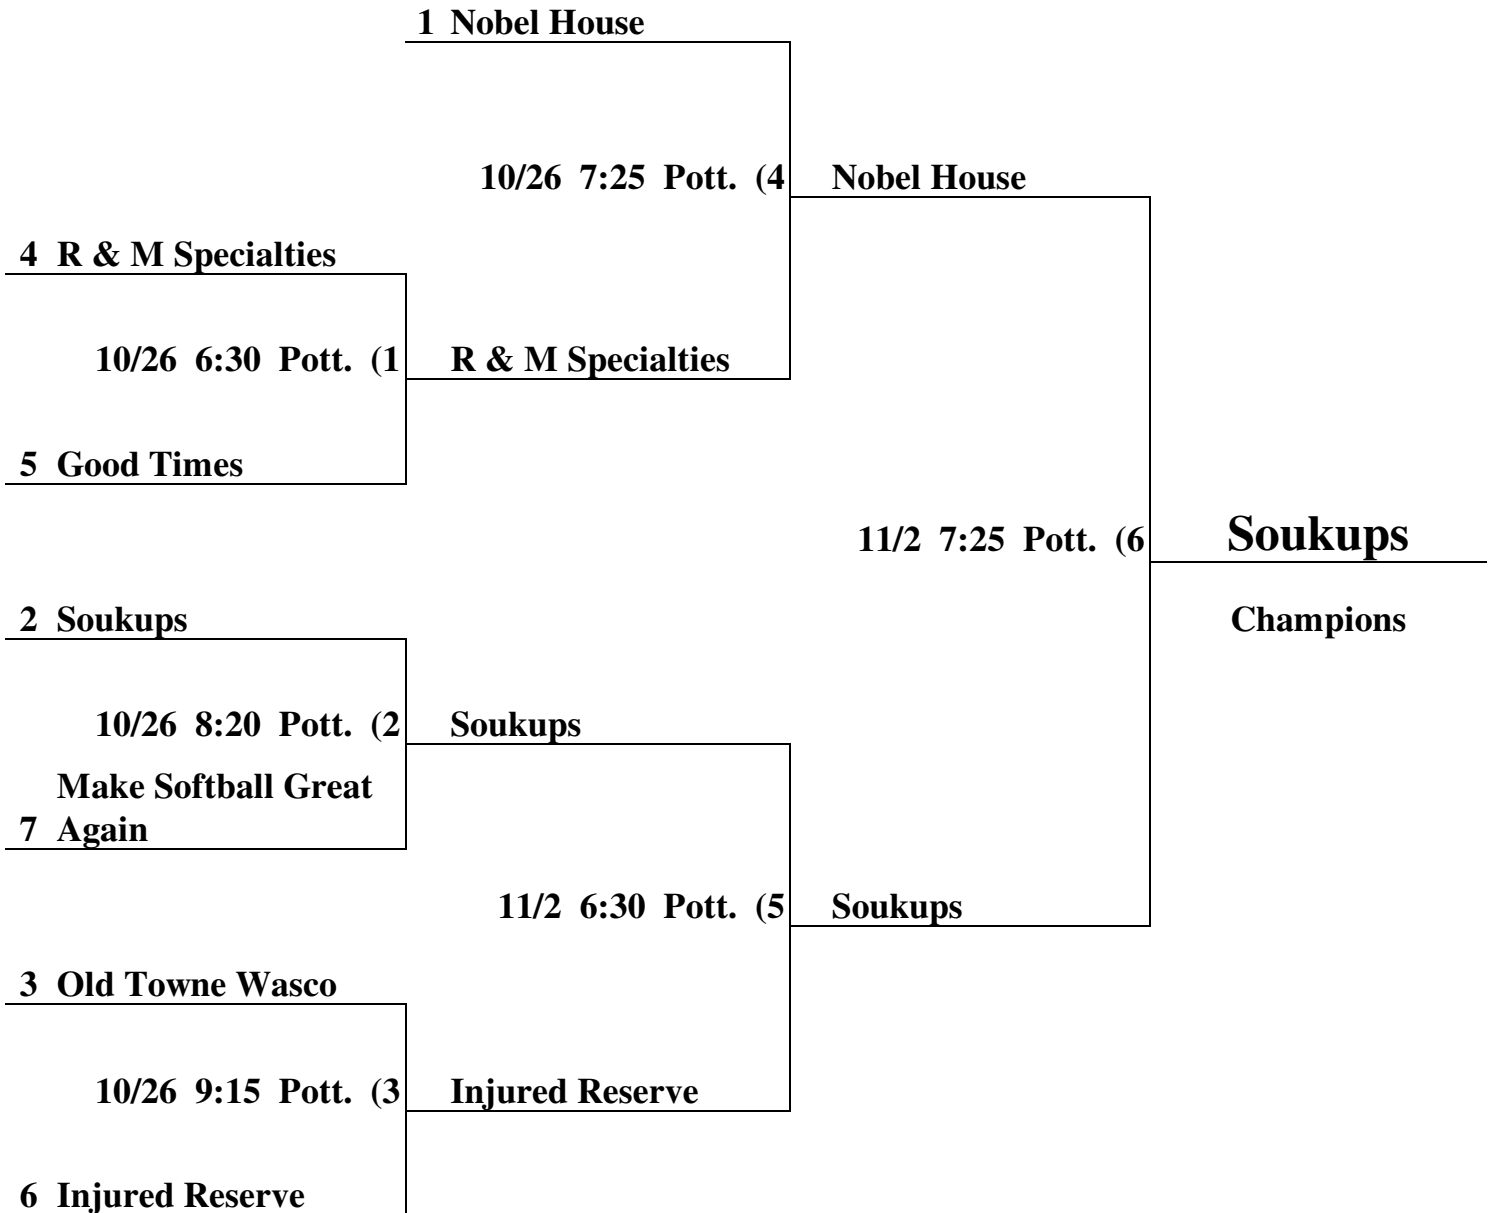

2017 Thursday Night Fall Softball Tournament

6:30 Sweepers vs Chelios - Make up game!!

Higher Seed is home team

Time Limit: One Hour and 10 Minutes

No New Inning will start after One hour and 10 Minutes

St. Charles Park District
2017 Thursday Night 30+ Fall Softball Tournament