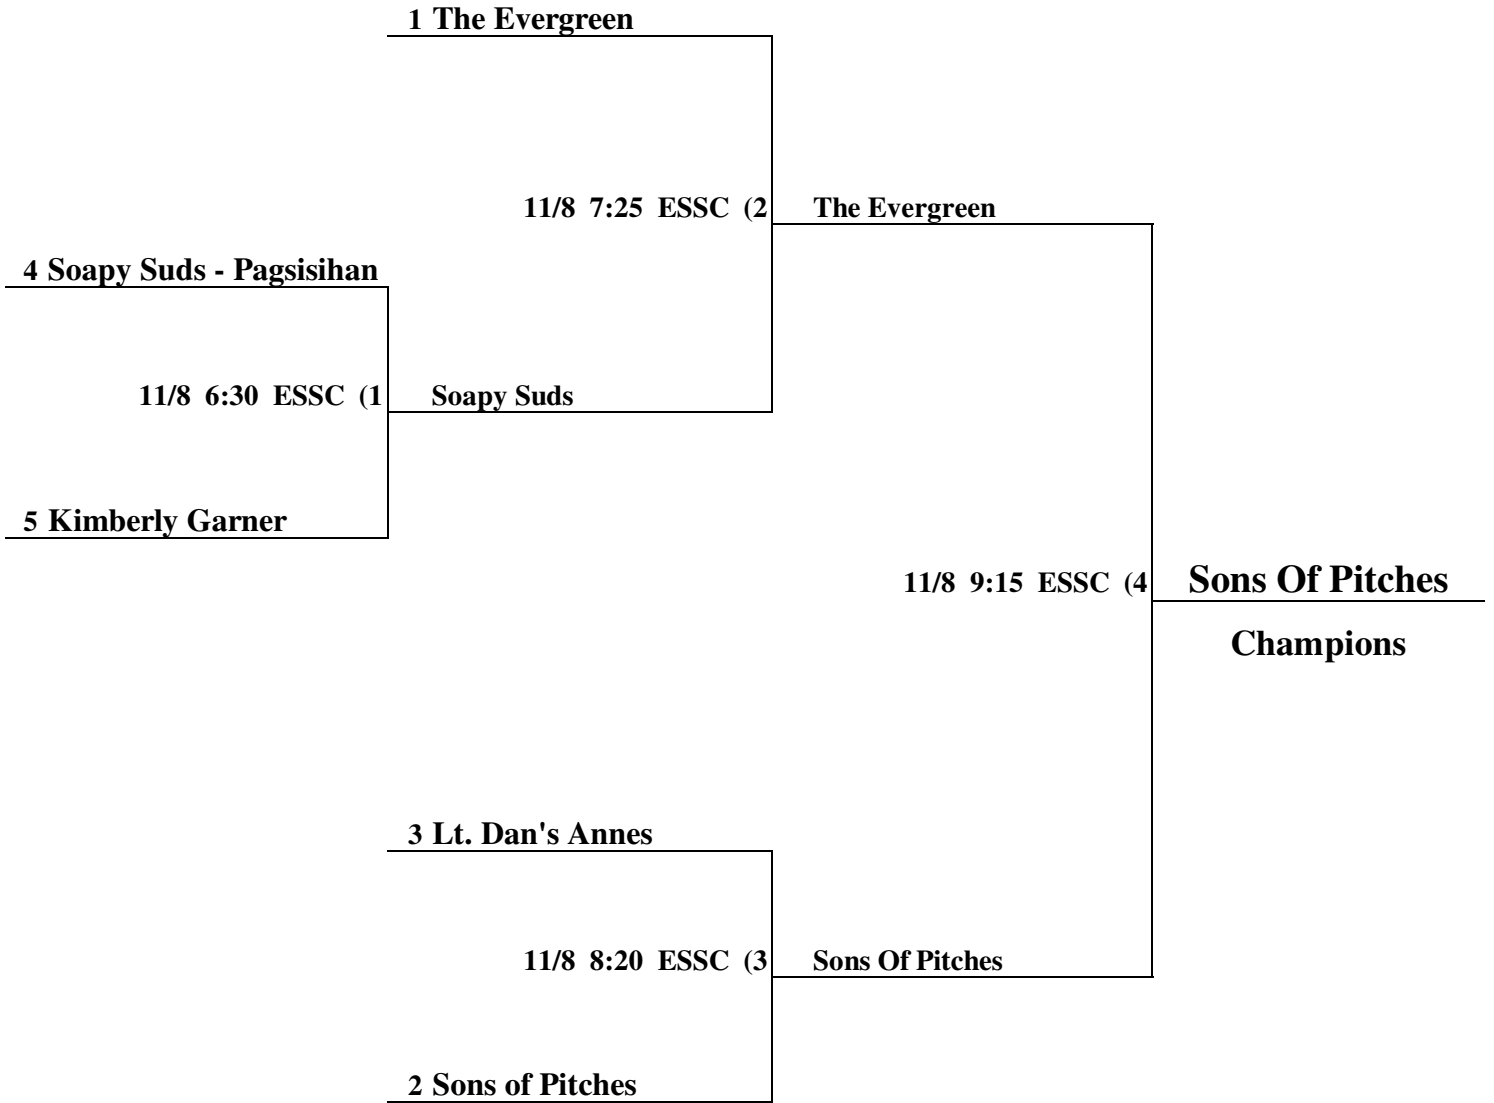

**St. Charles Park District
Wednesday Night Fall Coed Softball Tournament**

Higher Seed is Home Team

All Games will be Played at East Side Sports Complex