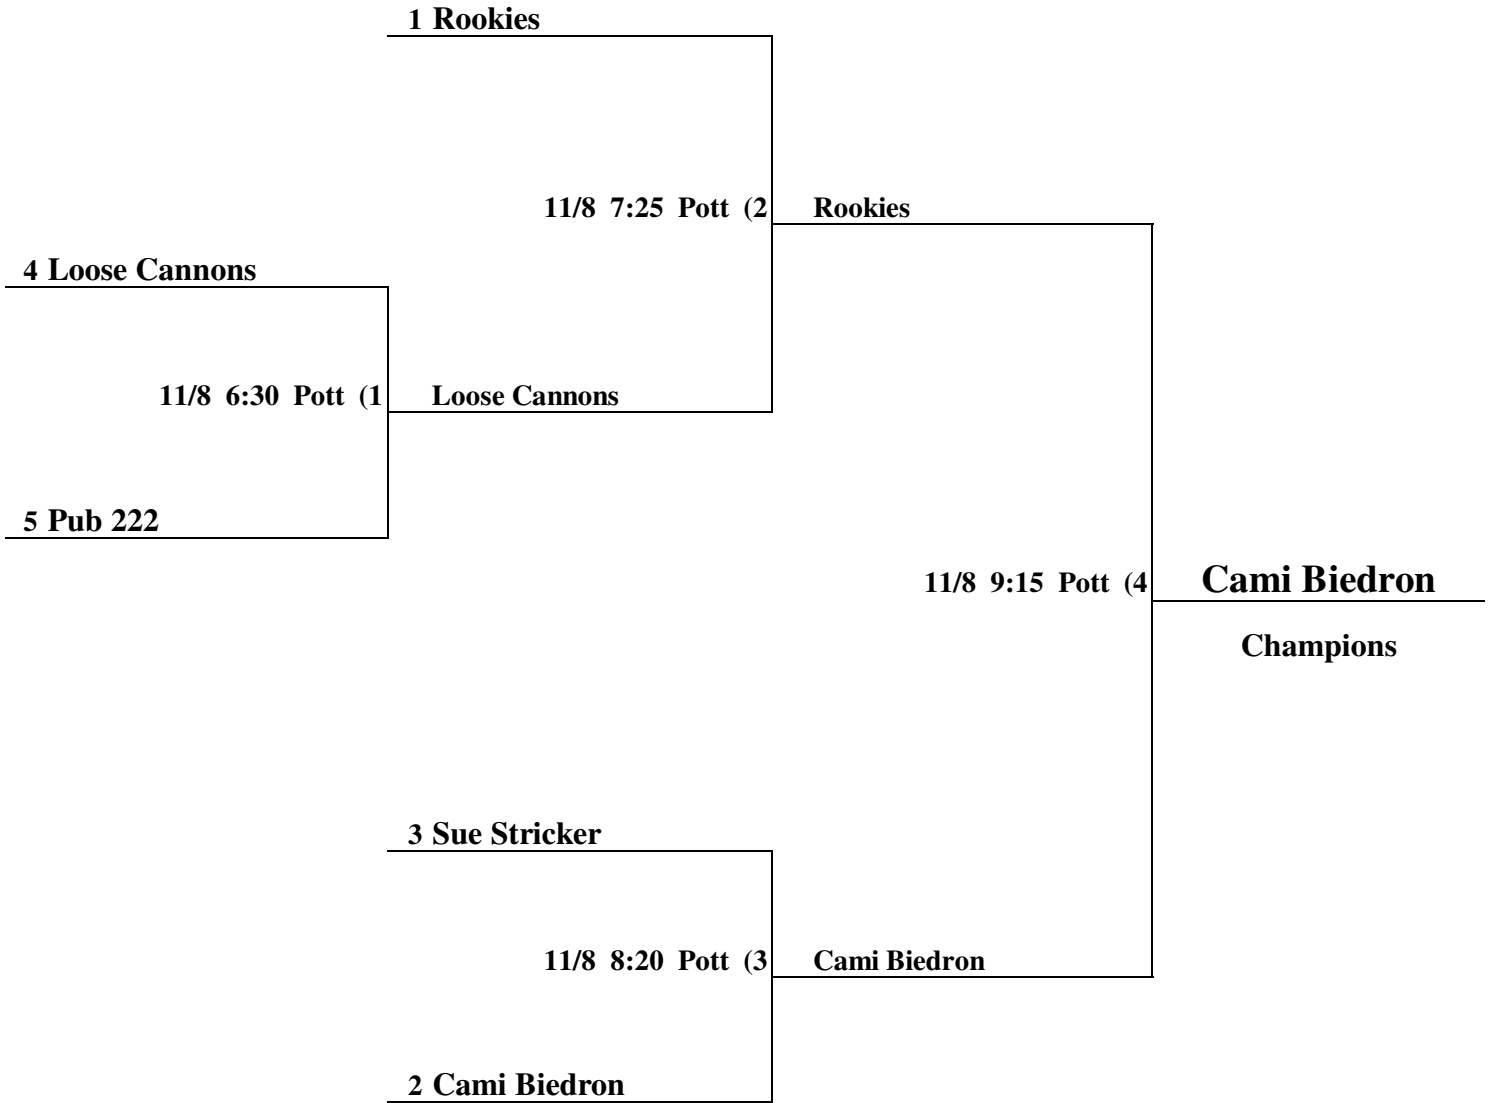

**St. Charles Park District
Wednesday Night Fall Coed Softball Tournament**

Higher Seed is Home Team

All Games will be Played at Pottawatomie Park